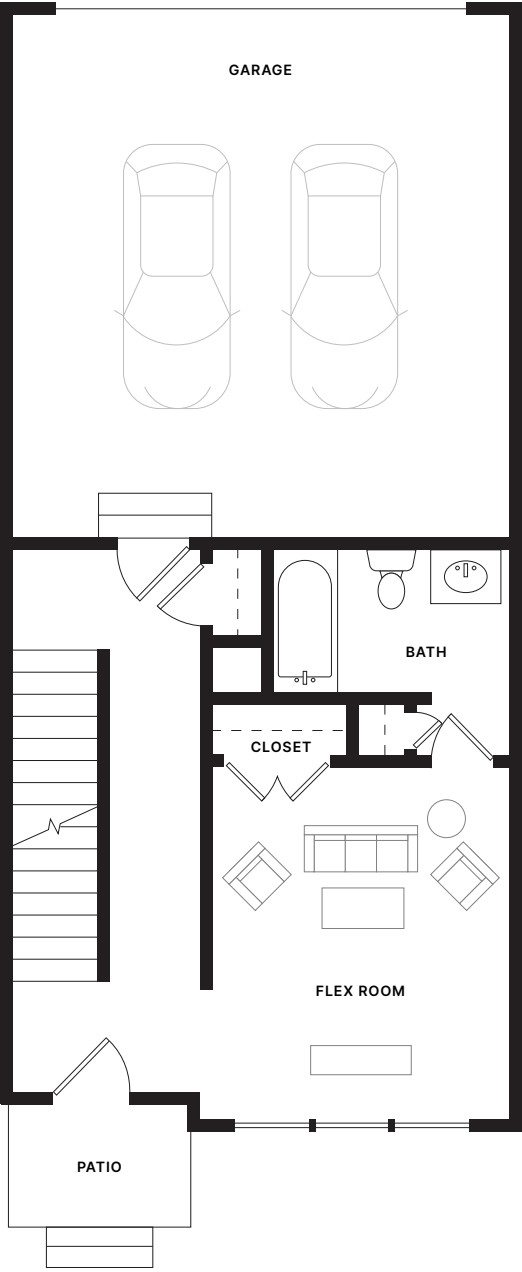

PERRY TOWNHOMES

AT JEFFREY PARK

Perry—Interior Unit

3 BEDROOM

3 FULL; 2 HALF BATHROOMS

2,280 SQUARE FEET

Lower Level

308 Square Feet

1/5

PERRY TOWNHOMES

AT JEFFREY PARK

Perry—Interior Unit

3 BEDROOM

3 FULL; 2 HALF BATHROOMS

2,280 SQUARE FEET

First Floor

402 Square Feet

2/5

PERRY TOWNHOMES

AT JEFFREY PARK

Perry—Interior Unit

3 BEDROOM

3 FULL; 2 HALF BATHROOMS

2,280 SQUARE FEET