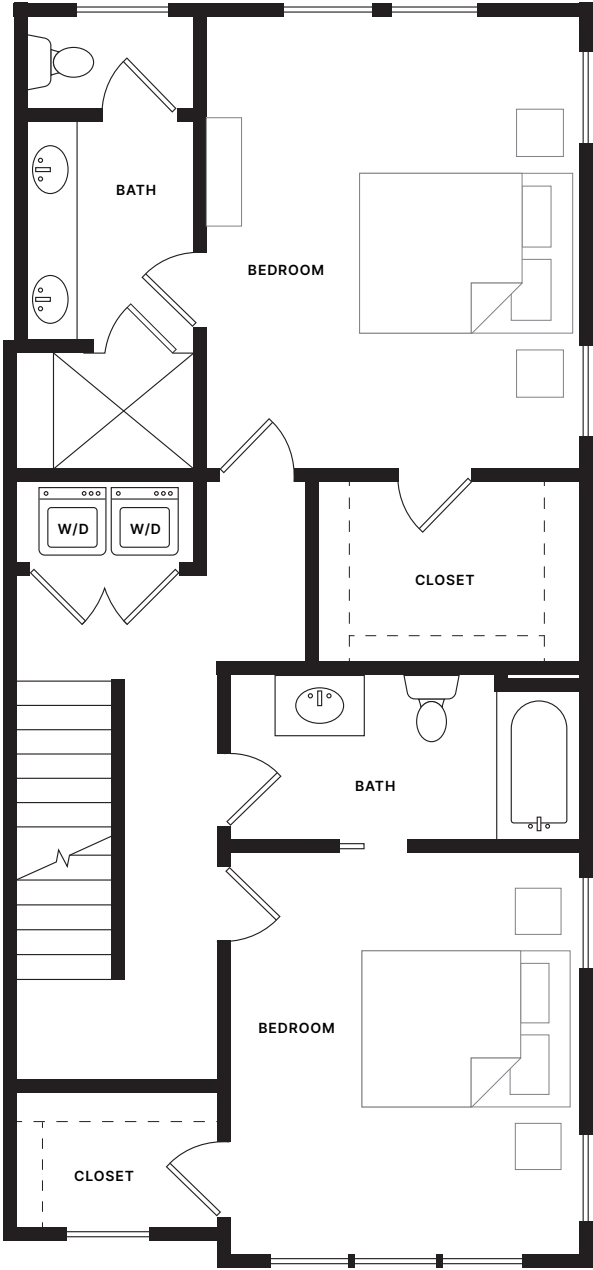

PERRY TOWNHOMES

AT JEFFREY PARK

Perry—Interior Unit

3 BEDROOM

3 FULL; 2 HALF BATHROOMS

2,280 SQUARE FEET

Third Floor

785 Square Feet

4/5