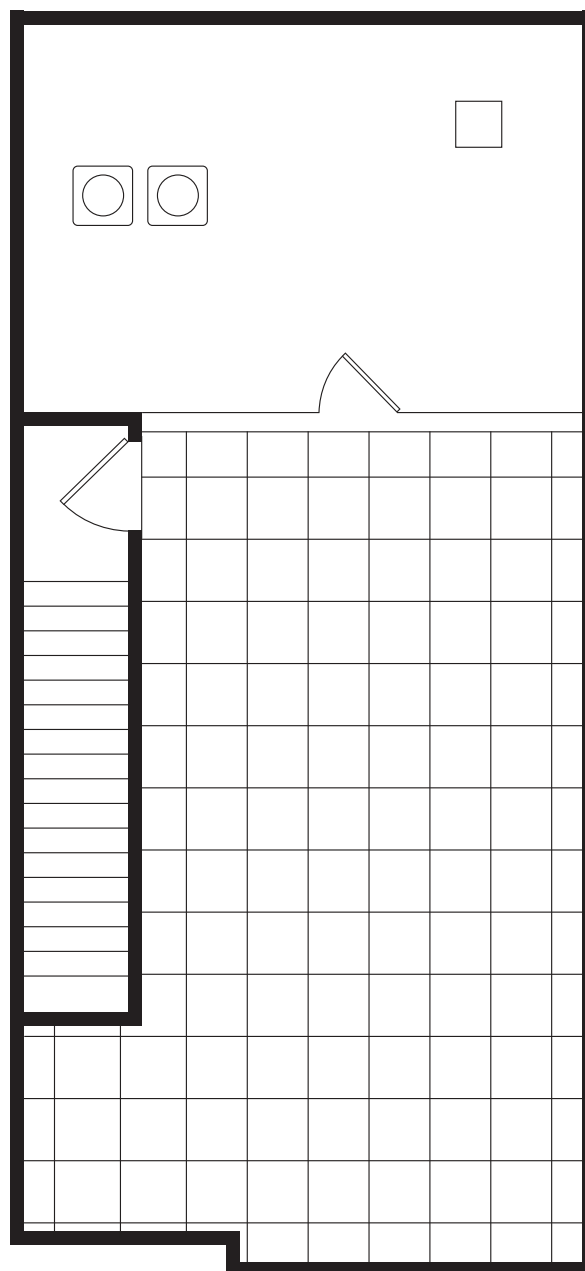

1/5

PERRY TOWNHOMES

AT JEFFREY PARK

Perry—Interior Unit

3 BEDROOM

3 FULL; 2 HALF BATHROOMS

2,280 SQUARE FEET

First Floor

Second Floor

785 Square Feet

3/5

PERRY TOWNHOMES

AT JEFFREY PARK

Perry—Interior Unit

3 BEDROOM

3 FULL; 2 HALF BATHROOMS

2,280 SQUARE FEET

Third Floor

785 Square Feet

4/5

PERRY TOWNHOMES

AT JEFFREY PARK

Perry—Interior Unit

3 BEDROOM

3 FULL; 2 HALF BATHROOMS

2,280 SQUARE FEET

Upper Deck

519 Square Feet

5/5