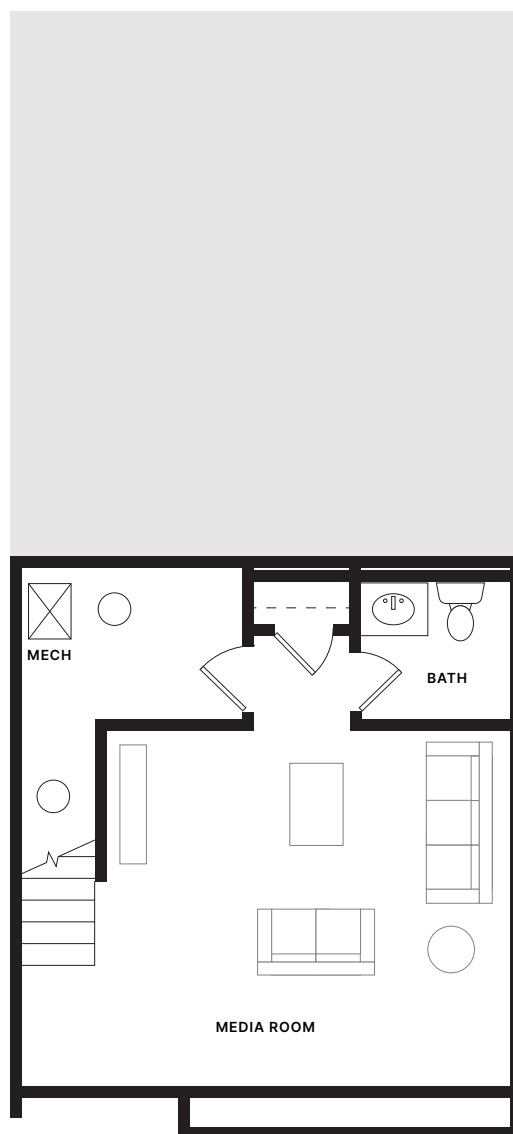

PERRY TOWNHOMES

AT JEFFREY PARK

Perry—Interior Unit

3 BEDROOM

3 FULL; 2 HALF BATHROOMS

2,280 SQUARE FEET

Lower Level

308 Square Feet

1/5

PERRY TOWNHOMES

AT JEFFREY PARK

Perry—Interior Unit

3 BEDROOM

3 FULL; 2 HALF BATHROOMS

2,280 SQUARE FEET

First Floor

402 Square Feet

2/5

PERRY TOWNHOMES

AT JEFFREY PARK

Perry—Interior Unit

3 BEDROOM

3 FULL; 2 HALF BATHROOMS

2,280 SQUARE FEET