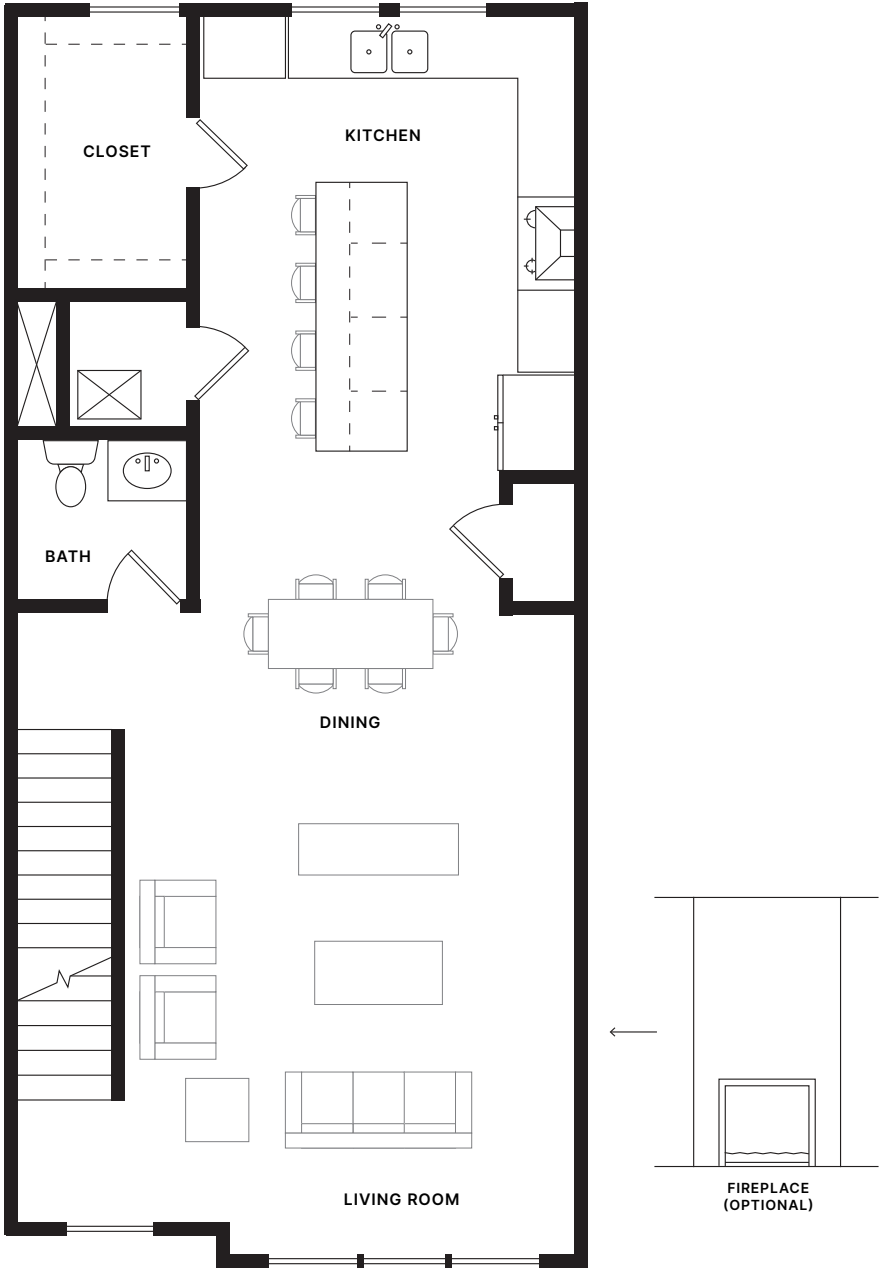

PERRY TOWNHOMES

AT JEFFREY PARK

Perry—Interior Unit

3 BEDROOM

3 FULL; 2 HALF BATHROOMS

2,280 SQUARE FEET

Lower Level

308 Square Feet

1/5

PERRY TOWNHOMES

AT JEFFREY PARK

Perry—Interior Unit

3 BEDROOM

3 FULL; 2 HALF BATHROOMS

2,280 SQUARE FEET

First Floor

402 Square Feet

2/5

PERRY TOWNHOMES

AT JEFFREY PARK

Perry—Interior Unit

3 BEDROOM

3 FULL; 2 HALF BATHROOMS

2,280 SQUARE FEET

Second Floor

785 Square Feet

3/5

PERRY TOWNHOMES

AT JEFFREY PARK

Perry—Interior Unit

3 BEDROOM

3 FULL; 2 HALF BATHROOMS