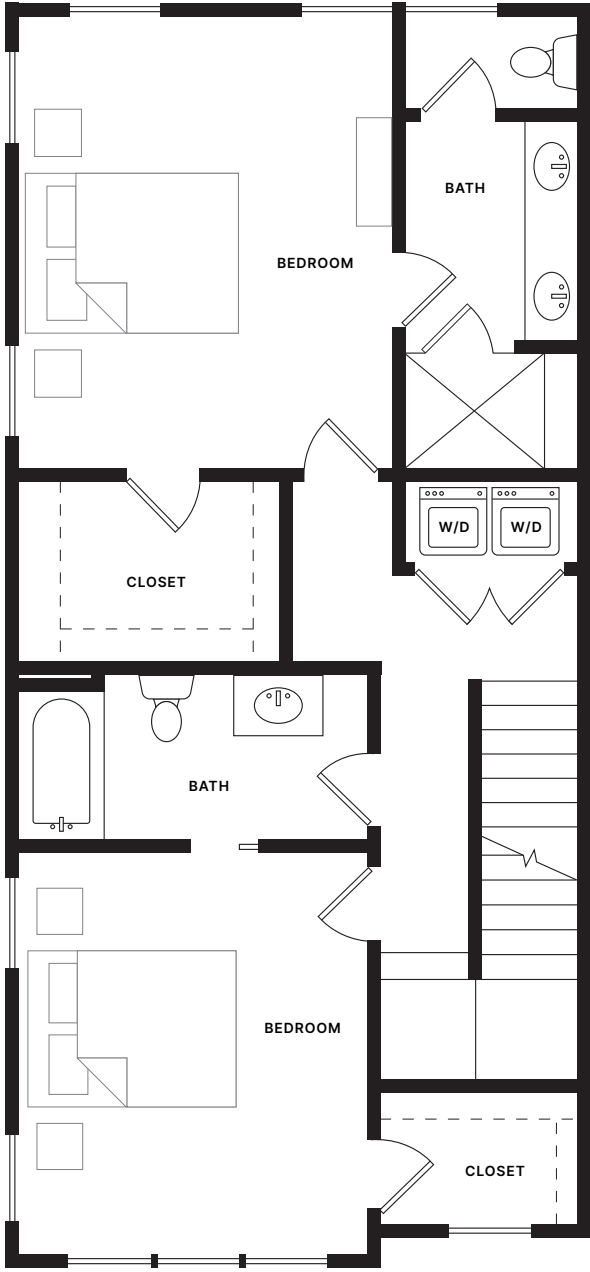

## Perry—End Unit

3 BEDROOM

3 FULL; 2 HALF BATHROOMS

2,280 SQUARE FEET

### First Floor

402 Square Feet

2/5

## Second Floor

785 Square Feet

3/5