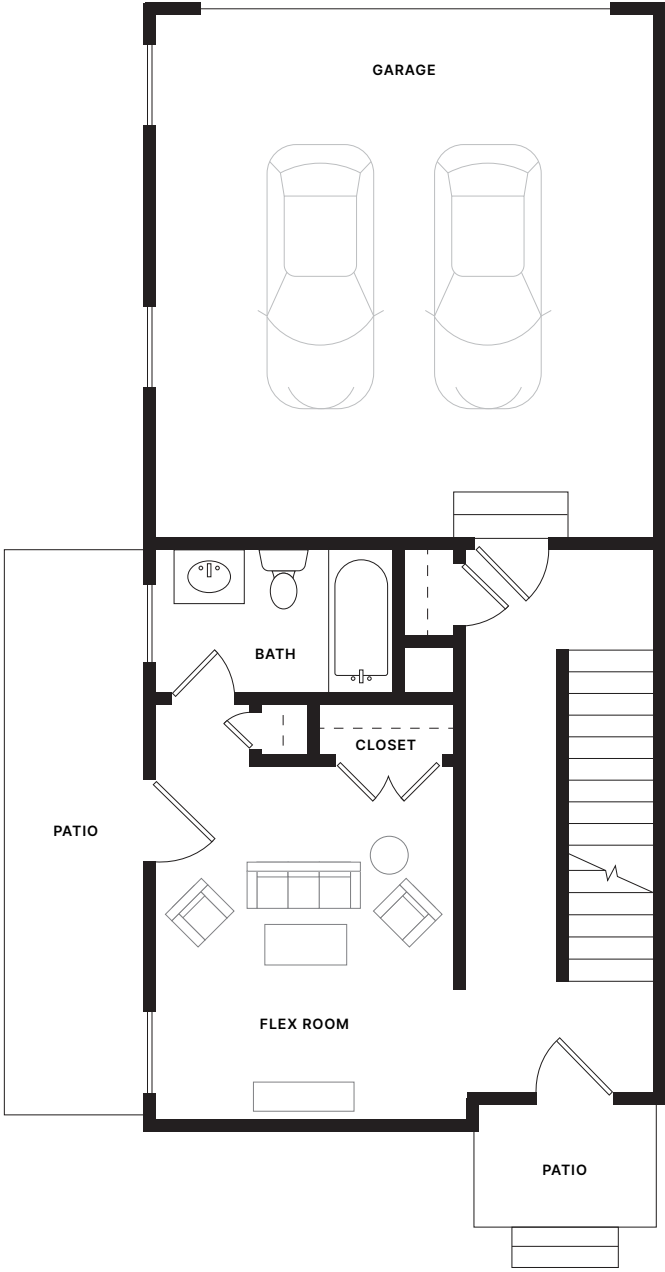

## Perry—End Unit

3 BEDROOM

3 FULL; 2 HALF BATHROOMS

2,280 SQUARE FEET

### Lower Level

308 Square Feet

1/5

### First Floor

402 Square Feet

2/5