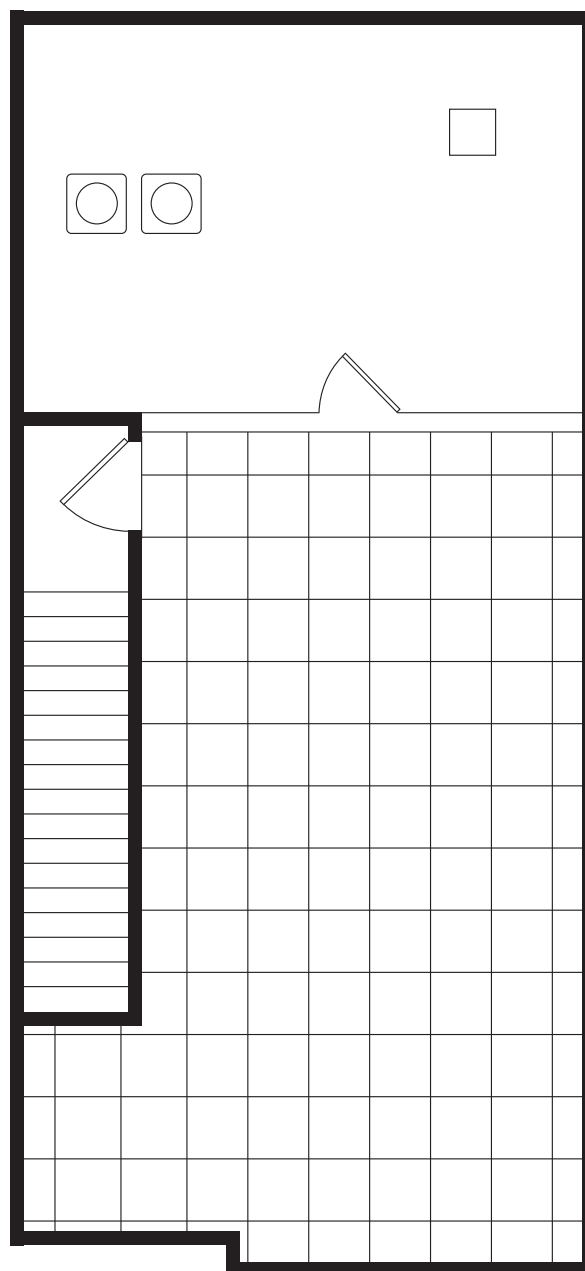

PERRY TOWNHOMES

AT JEFFREY PARK

Perry—End Unit

3 BEDROOM

3 FULL; 2 HALF BATHROOMS

2,280 SQUARE FEET

Upper Deck

519 Square Feet

5/5