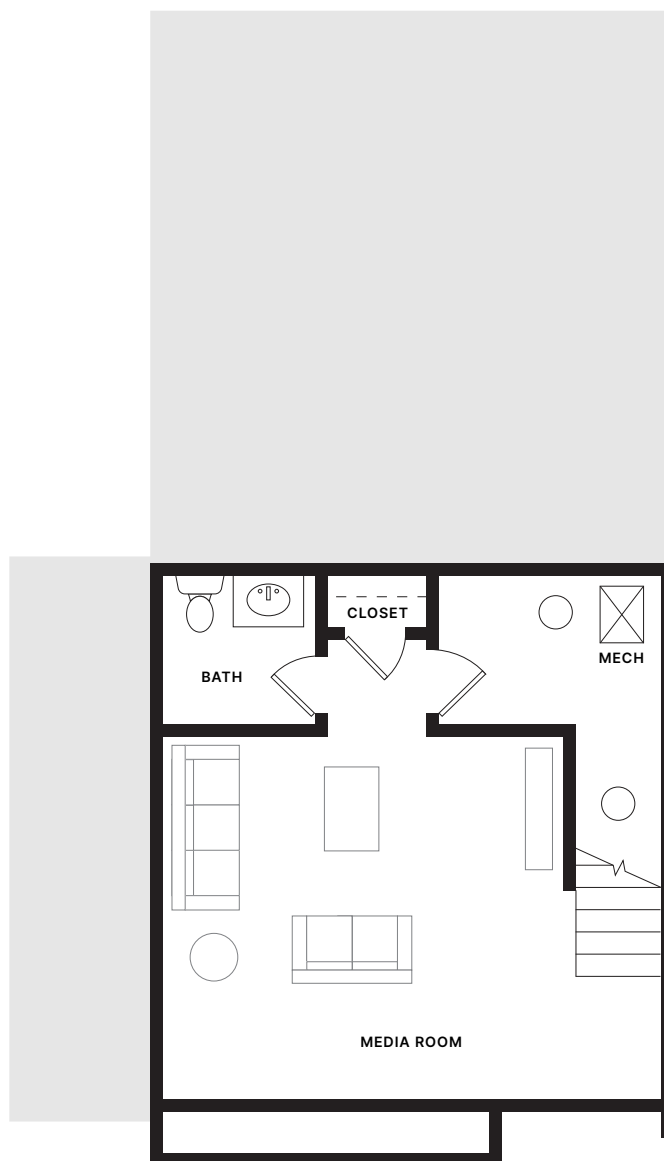

## Perry—End Unit

3 BEDROOM

3 FULL; 2 HALF BATHROOMS

2,280 SQUARE FEET

### Lower Level

308 Square Feet

1/5

### First Floor

402 Square Feet

2/5