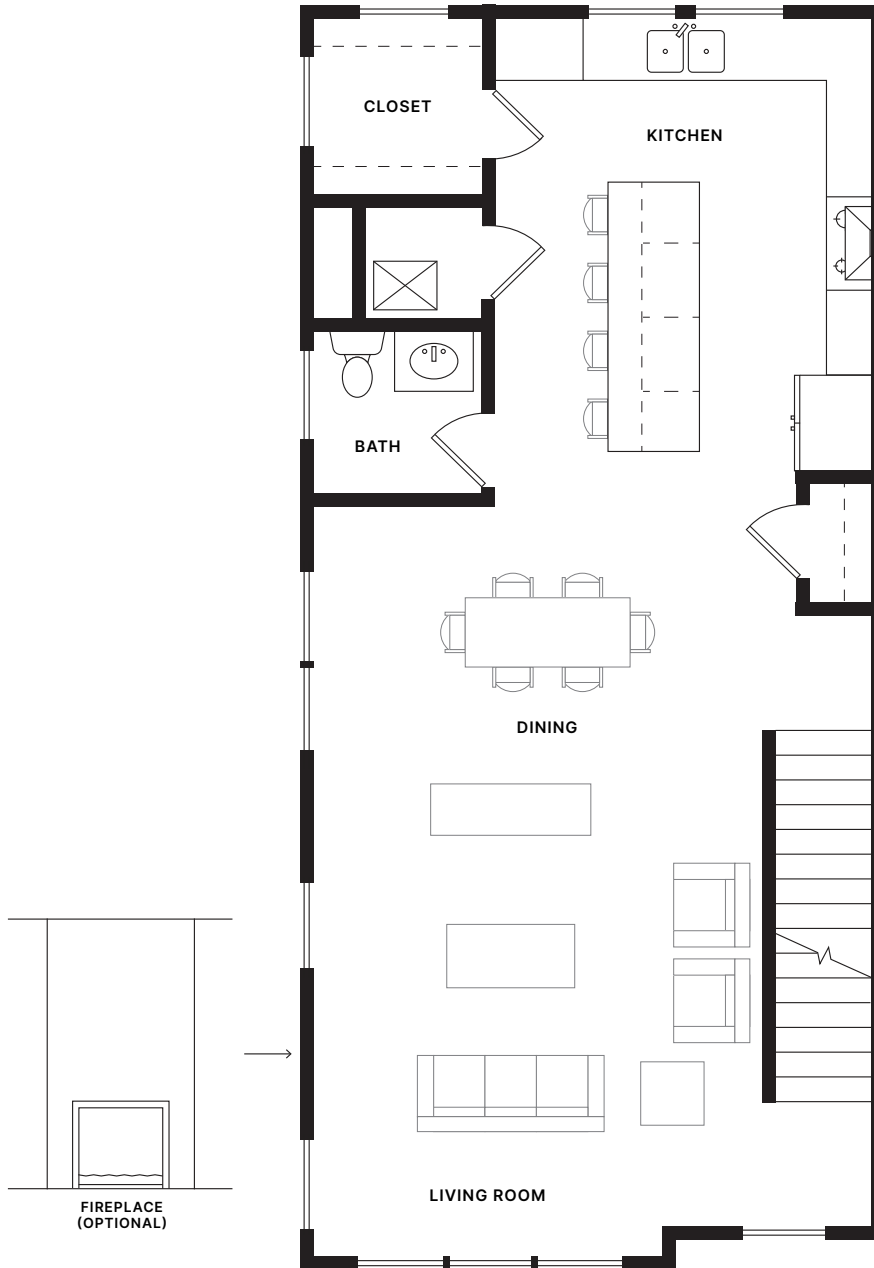

### First Floor

402 Square Feet

2/5

## Perry—End Unit

3 BEDROOM

3 FULL; 2 HALF BATHROOMS

2,280 SQUARE FEET