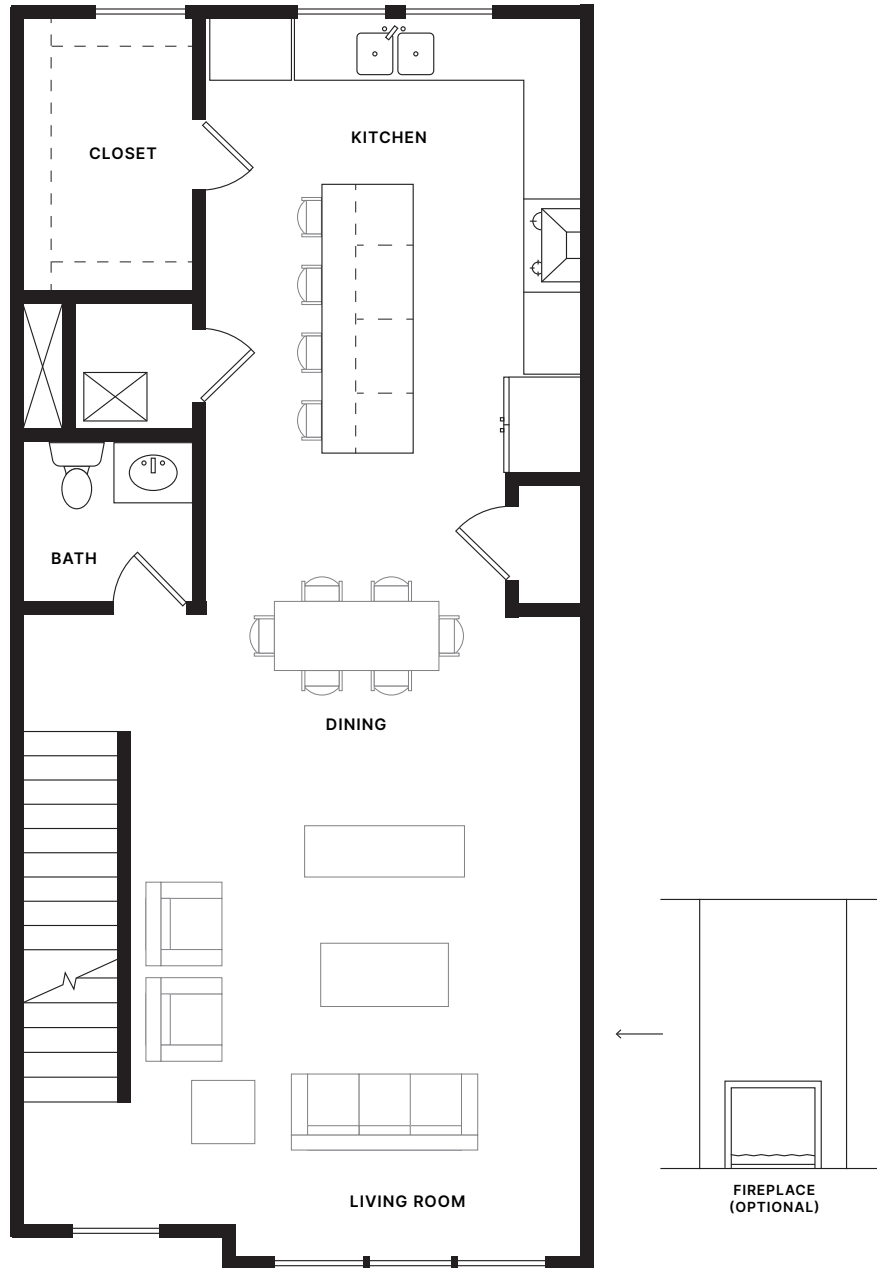

PERRY TOWNHOMES

AT JEFFREY PARK

Perry—Interior Unit

2 BEDROOM

3 FULL; 2 HALF BATHROOMS

2,280 SQUARE FEET

Lower Level

308 Square Feet

1/5

PERRY TOWNHOMES

AT JEFFREY PARK

Perry—Interior Unit

2 BEDROOM

3 FULL; 2 HALF BATHROOMS

2,280 SQUARE FEET

First Floor

402 Square Feet

2/5

PERRY TOWNHOMES

AT JEFFREY PARK

Perry—Interior Unit

2 BEDROOM

3 FULL; 2 HALF BATHROOMS

2,280 SQUARE FEET

Second Floor

785 Square Feet

3/5

PERRY TOWNHOMES

AT JEFFREY PARK

Perry—Interior Unit

2 BEDROOM

3 FULL; 2 HALF BATHROOMS