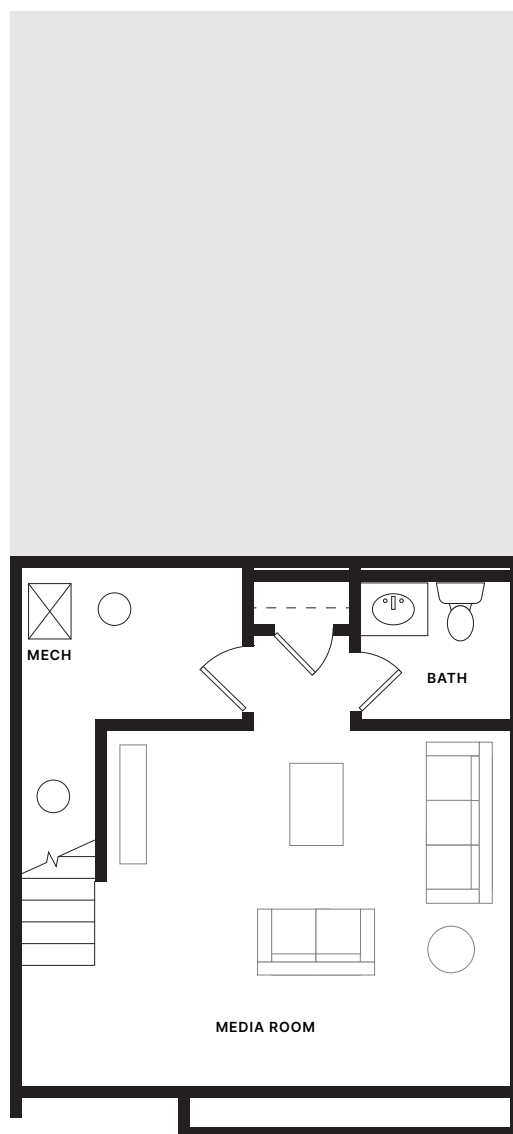

PERRY TOWNHOMES

AT JEFFREY PARK

Perry—Interior Unit

2 BEDROOM

3 FULL; 2 HALF BATHROOMS

2,280 SQUARE FEET

Lower Level

308 Square Feet

1/5

PERRY TOWNHOMES

AT JEFFREY PARK

Perry—Interior Unit

2 BEDROOM

3 FULL; 2 HALF BATHROOMS

2,280 SQUARE FEET

First Floor

402 Square Feet

2/5

PERRY TOWNHOMES

AT JEFFREY PARK

Perry—Interior Unit

2 BEDROOM

3 FULL; 2 HALF BATHROOMS

2,280 SQUARE FEET