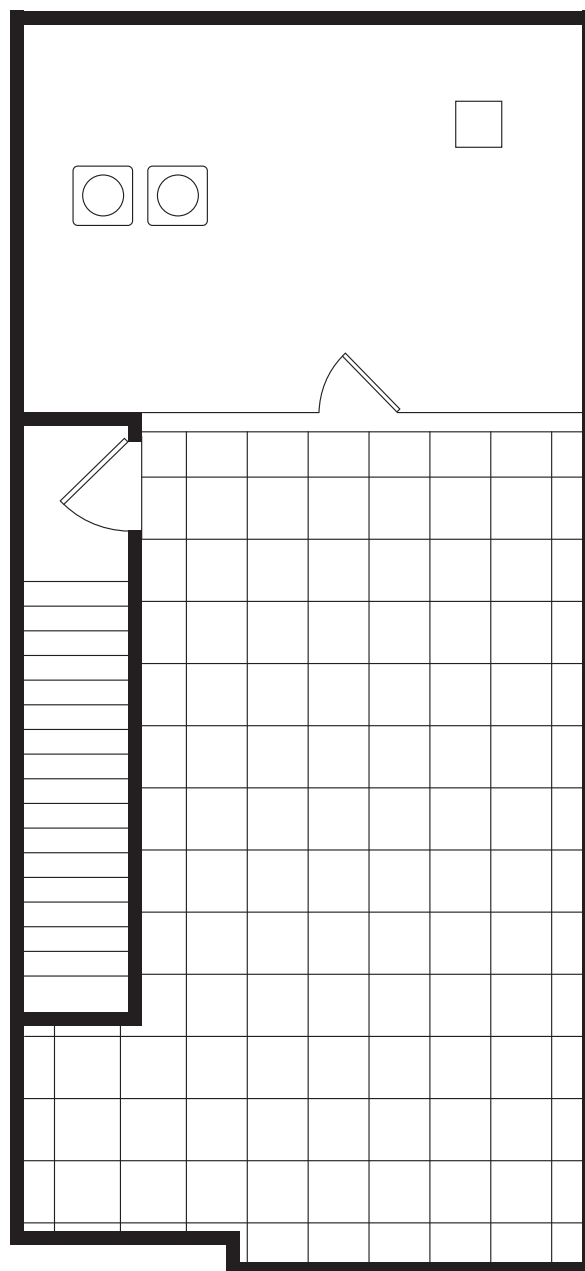

1/5

PERRY TOWNHOMES

AT JEFFREY PARK

Perry—Interior Unit

2 BEDROOM

3 FULL; 2 HALF BATHROOMS

2,280 SQUARE FEET

First Floor

Second Floor

785 Square Feet

3/5

PERRY TOWNHOMES

AT JEFFREY PARK

Perry—Interior Unit

2 BEDROOM

3 FULL; 2 HALF BATHROOMS

2,280 SQUARE FEET

Third Floor

785 Square Feet

4/5

PERRY TOWNHOMES

AT JEFFREY PARK

Perry—Interior Unit

2 BEDROOM

3 FULL; 2 HALF BATHROOMS

2,280 SQUARE FEET

Upper Deck

519 Square Feet

5/5