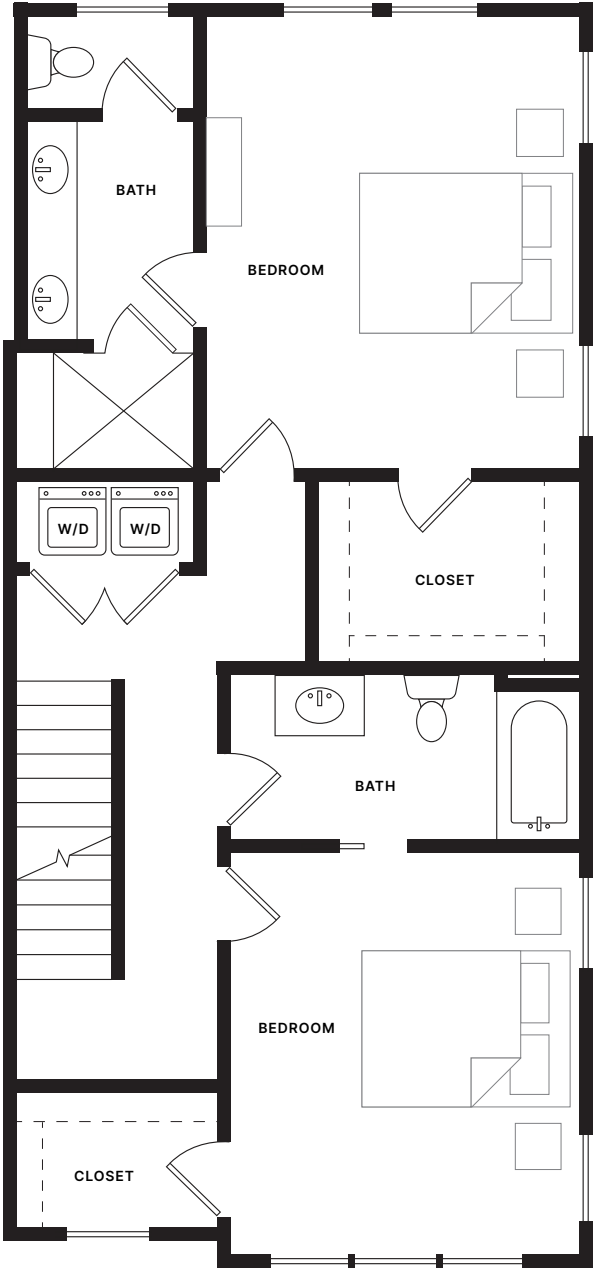

PERRY TOWNHOMES

AT JEFFREY PARK

Perry—Interior Unit

2 BEDROOM

3 FULL; 2 HALF BATHROOMS

2,280 SQUARE FEET

Third Floor

785 Square Feet

4/5