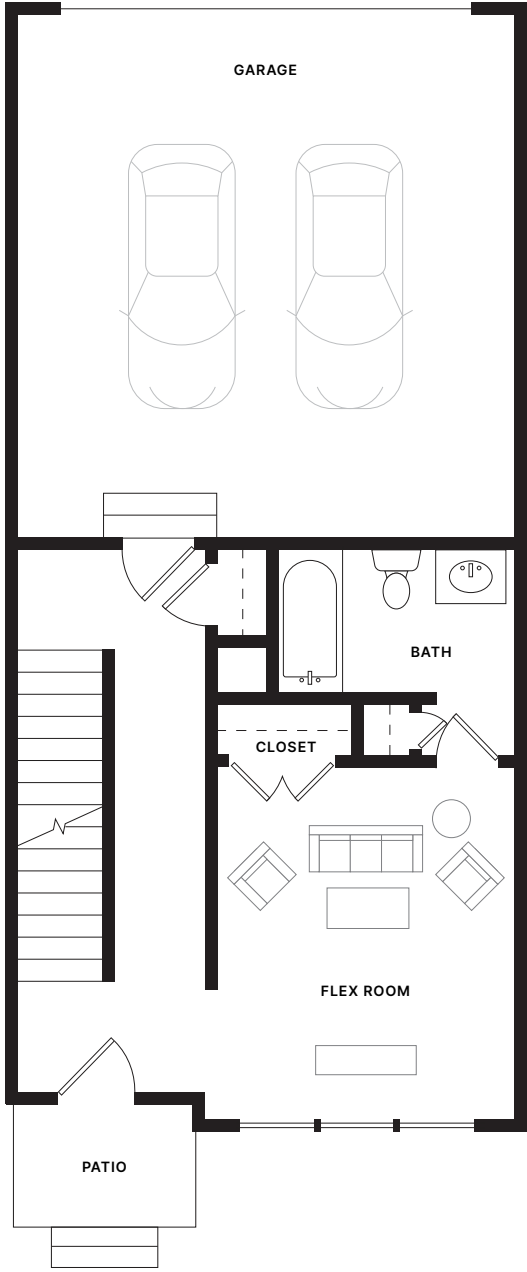

PERRY TOWNHOMES

AT JEFFREY PARK

Perry—Interior Unit

2 BEDROOM

3 FULL; 2 HALF BATHROOMS

2,280 SQUARE FEET

Lower Level

308 Square Feet

1/5

PERRY TOWNHOMES

AT JEFFREY PARK

Perry—Interior Unit

2 BEDROOM

3 FULL; 2 HALF BATHROOMS

2,280 SQUARE FEET

First Floor

402 Square Feet

2/5

PERRY TOWNHOMES

AT JEFFREY PARK

Perry—Interior Unit

2 BEDROOM

3 FULL; 2 HALF BATHROOMS

2,280 SQUARE FEET

Second Floor

785 Square Feet

3/5

PERRY TOWNHOMES

AT JEFFREY PARK

Perry—Interior Unit

2 BEDROOM

3 FULL; 2 HALF BATHROOMS