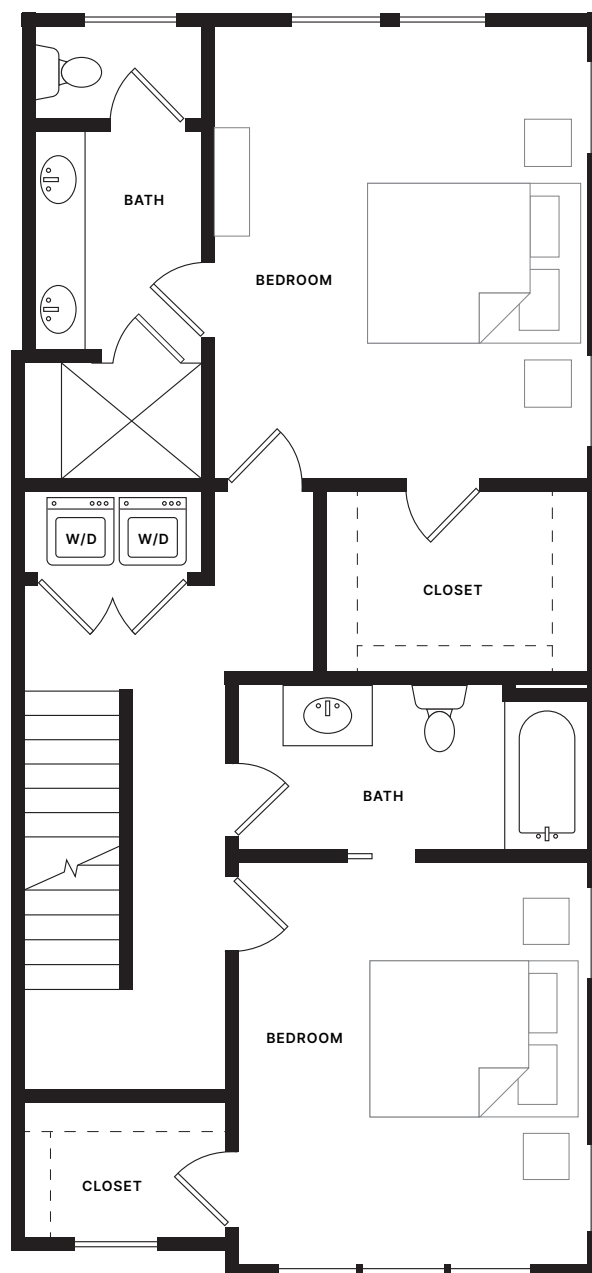

PERRY TOWNHOMES

AT JEFFREY PARK

Perry—Interior Unit

2 BEDROOM

3F, 2H BATHROOM

2,799 SQUARE FEET

Third Floor

785 Square Feet

4/5