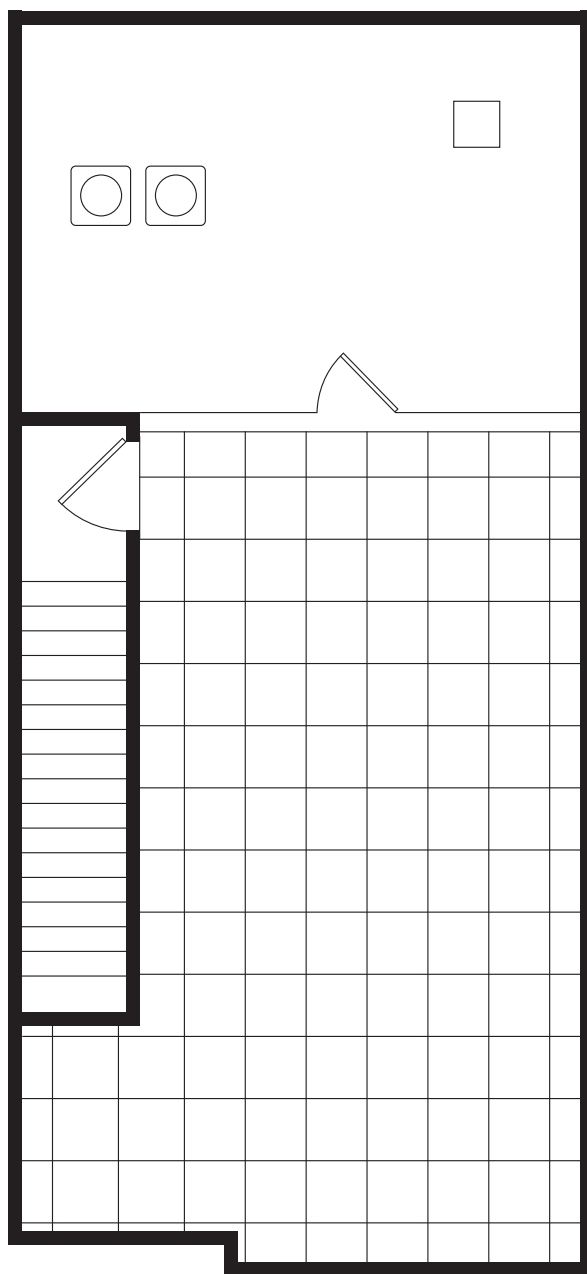

PERRY TOWNHOMES

AT JEFFREY PARK

Perry—Interior Unit

2 BEDROOM

3F, 2H BATHROOM

2,799 SQUARE FEET

Lower Level

308 Square Feet

1/5

PERRY TOWNHOMES

AT JEFFREY PARK

Perry—Interior Unit

2 BEDROOM

3F, 2H BATHROOM

2,799 SQUARE FEET

First Floor

2,799 SQUARE FEET

Third Floor

785 Square Feet

4/5

PERRY TOWNHOMES

AT JEFFREY PARK

Perry—Interior Unit

2 BEDROOM

3F, 2H BATHROOM

2,799 SQUARE FEET

Upper Deck

519 Square Feet

5/5