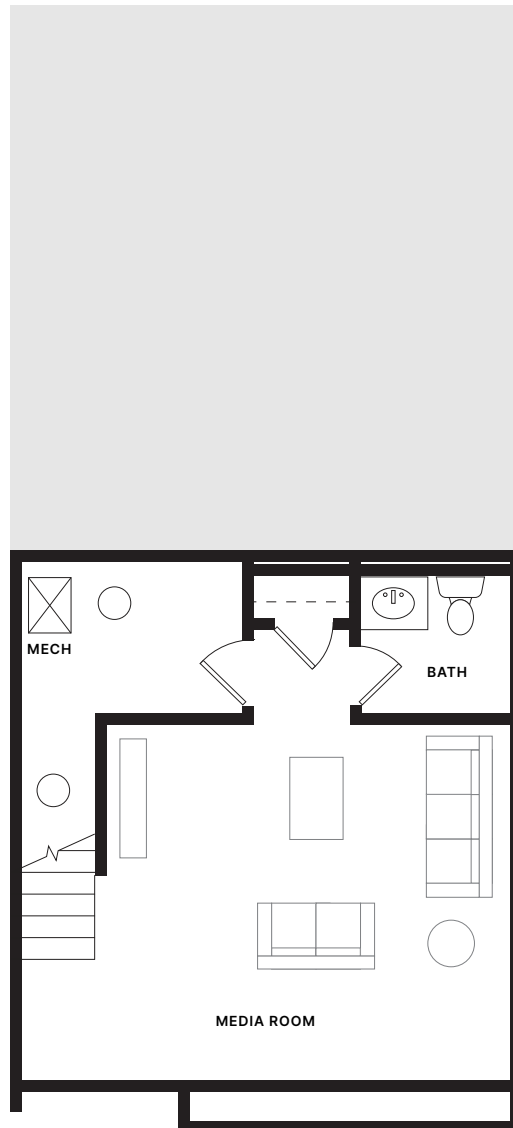

PERRY TOWNHOMES

AT JEFFREY PARK

Perry—Interior Unit

2 BEDROOM

3F, 2H BATHROOM

2,799 SQUARE FEET

Lower Level

308 Square Feet

1/5

PERRY TOWNHOMES

AT JEFFREY PARK

Perry—Interior Unit

2 BEDROOM

3F, 2H BATHROOM

2,799 SQUARE FEET

First Floor

402 Square Feet

2/5

PERRY TOWNHOMES

AT JEFFREY PARK

Perry—Interior Unit

2 BEDROOM

3F, 2H BATHROOM

2,799 SQUARE FEET