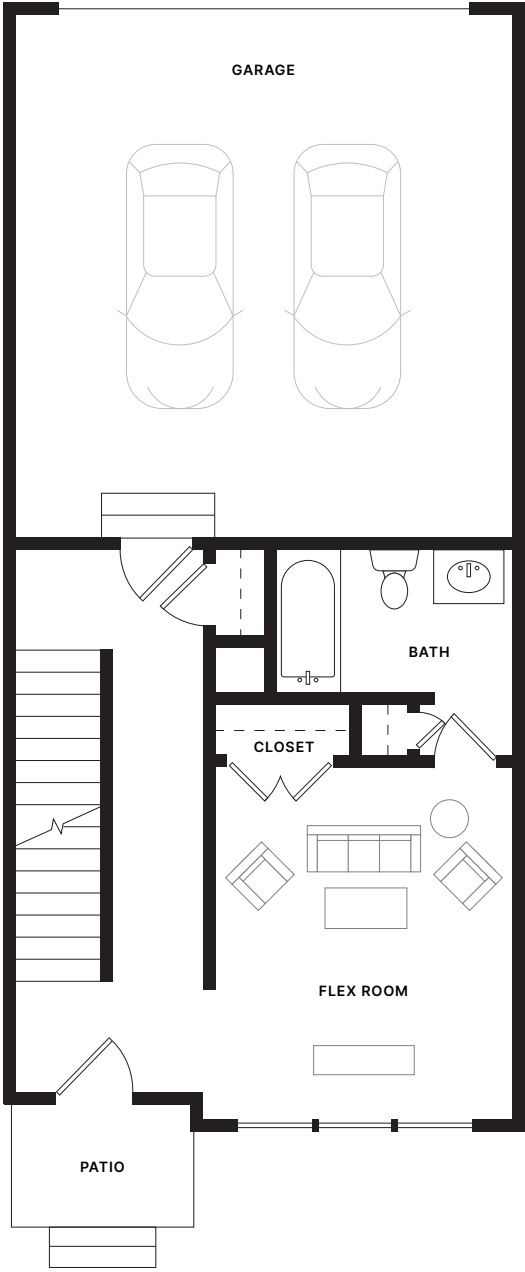

PERRY TOWNHOMES

AT JEFFREY PARK

Perry—Interior Unit

2 BEDROOM

3F, 2H BATHROOM

2,799 SQUARE FEET

Lower Level

308 Square Feet

1/5

PERRY TOWNHOMES

AT JEFFREY PARK

Perry—Interior Unit

2 BEDROOM

3F, 2H BATHROOM

2,799 SQUARE FEET

First Floor

402 Square Feet

2/5

PERRY TOWNHOMES

AT JEFFREY PARK

Perry—Interior Unit

2 BEDROOM

3F, 2H BATHROOM

2,799 SQUARE FEET

Second Floor

785 Square Feet

3/5

PERRY TOWNHOMES

AT JEFFREY PARK

Perry—Interior Unit

2 BEDROOM

3F, 2H BATHROOM