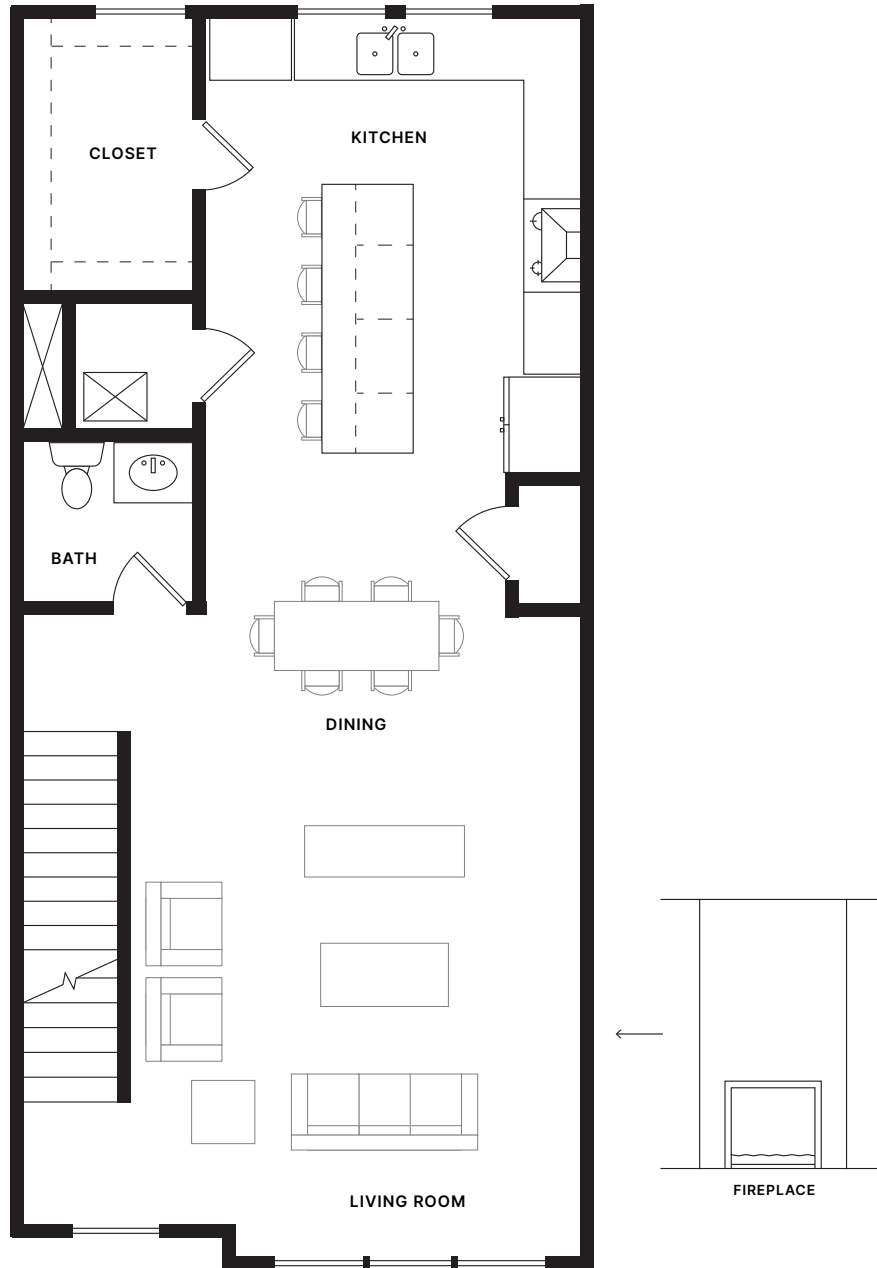

1/5

PERRY TOWNHOMES

AT JEFFREY PARK

Perry—Interior Unit

2 BEDROOM

3F, 2H BATHROOM

2,799 SQUARE FEET

First Floor

402 Square Feet

2/5

PERRY TOWNHOMES

AT JEFFREY PARK

Perry—Interior Unit

2 BEDROOM

3F, 2H BATHROOM

2,799 SQUARE FEET

Second Floor

785 Square Feet

3/5

PERRY TOWNHOMES

AT JEFFREY PARK

Perry—Interior Unit

2 BEDROOM

3F, 2H BATHROOM

3F, 2H BATHROOM

2,799 SQUARE FEET

Upper Deck

519 Square Feet

5/5