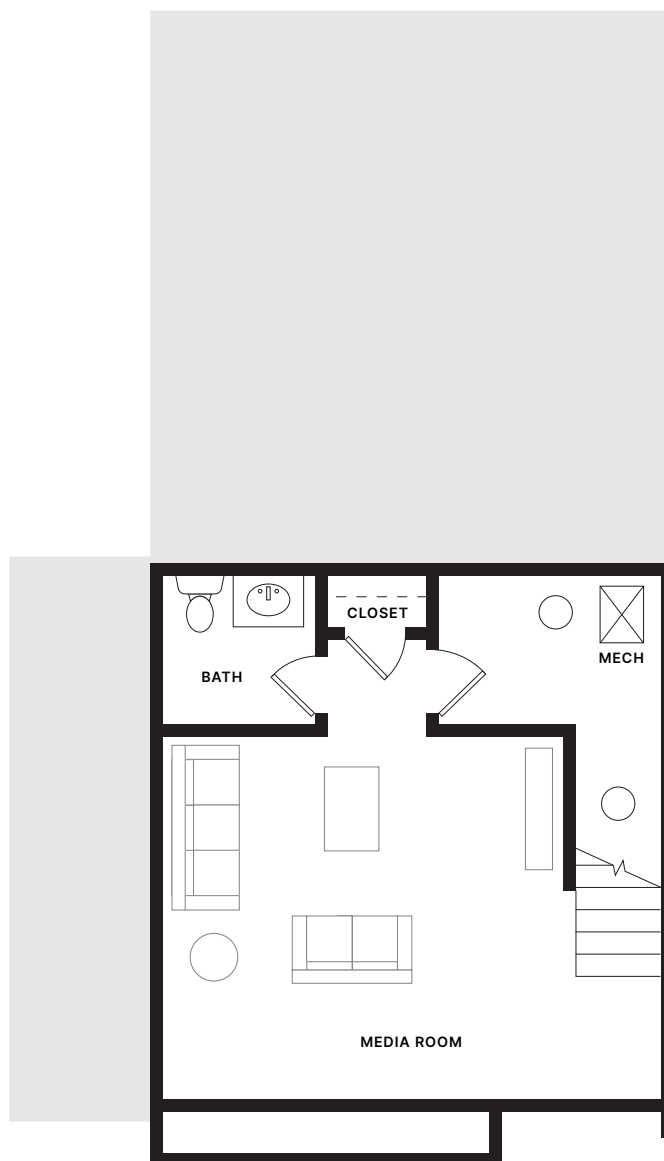

PERRY TOWNHOMES

AT JEFFREY PARK

Perry—End Unit

2 BEDROOM

3 FULL; 2 HALF BATHROOMS

2,280 SQUARE FEET

Lower Level

308 Square Feet

1/5

PERRY TOWNHOMES

AT JEFFREY PARK

Perry—End Unit

2 BEDROOM

3 FULL; 2 HALF BATHROOMS

2,280 SQUARE FEET

First Floor

402 Square Feet

2/5

PERRY TOWNHOMES

AT JEFFREY PARK

Perry—End Unit

2 BEDROOM

3 FULL; 2 HALF BATHROOMS

2,280 SQUARE FEET