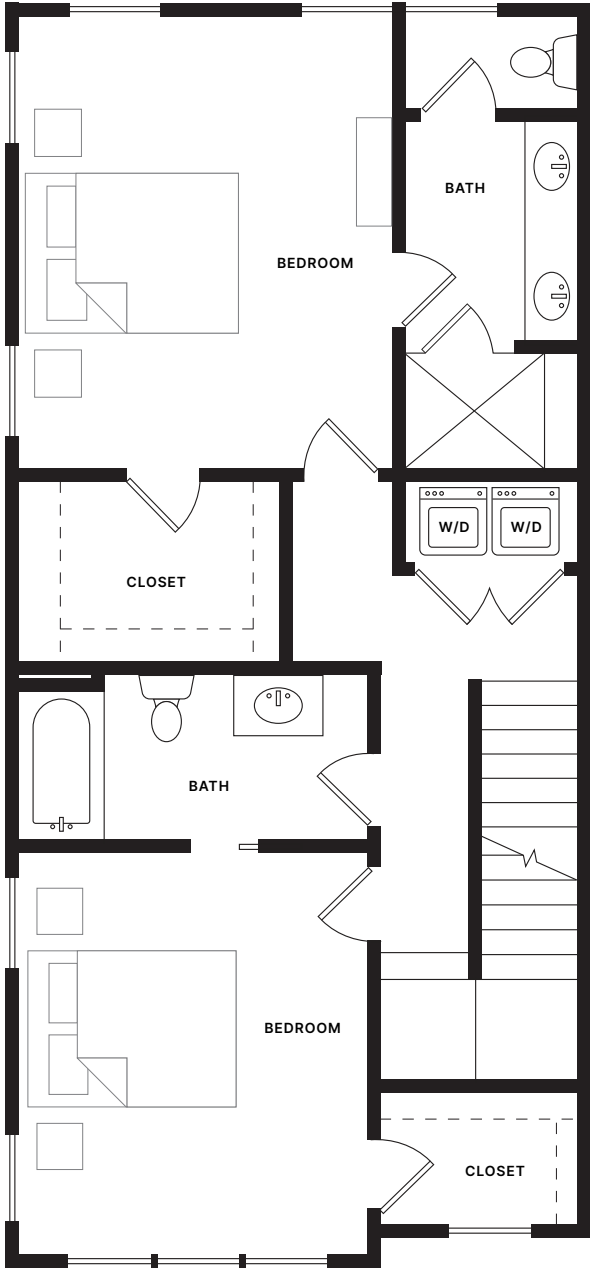

PERRY TOWNHOMES

AT JEFFREY PARK

Perry—End Unit

2 BEDROOM

3 FULL; 2 HALF BATHROOMS

2,280 SQUARE FEET

Third Floor

785 Square Feet

4/5