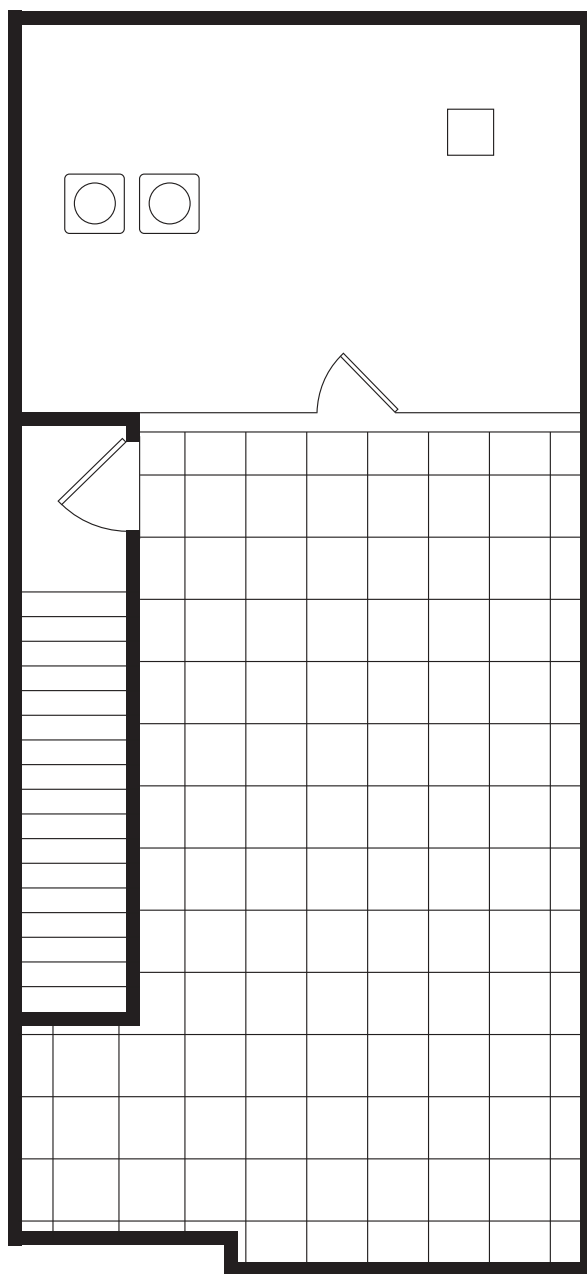

1/5

PERRY TOWNHOMES

AT JEFFREY PARK

Perry—End Unit

2 BEDROOM

3 FULL; 2 HALF BATHROOMS

2,280 SQUARE FEET

First Floor

Second Floor

785 Square Feet

3/5

PERRY TOWNHOMES

AT JEFFREY PARK

Perry—End Unit

2 BEDROOM

3 FULL; 2 HALF BATHROOMS

2,280 SQUARE FEET

Third Floor

785 Square Feet

4/5

PERRY TOWNHOMES

AT JEFFREY PARK

Perry—End Unit

2 BEDROOM

3 FULL; 2 HALF BATHROOMS

2,280 SQUARE FEET

Upper Deck

519 Square Feet

5/5