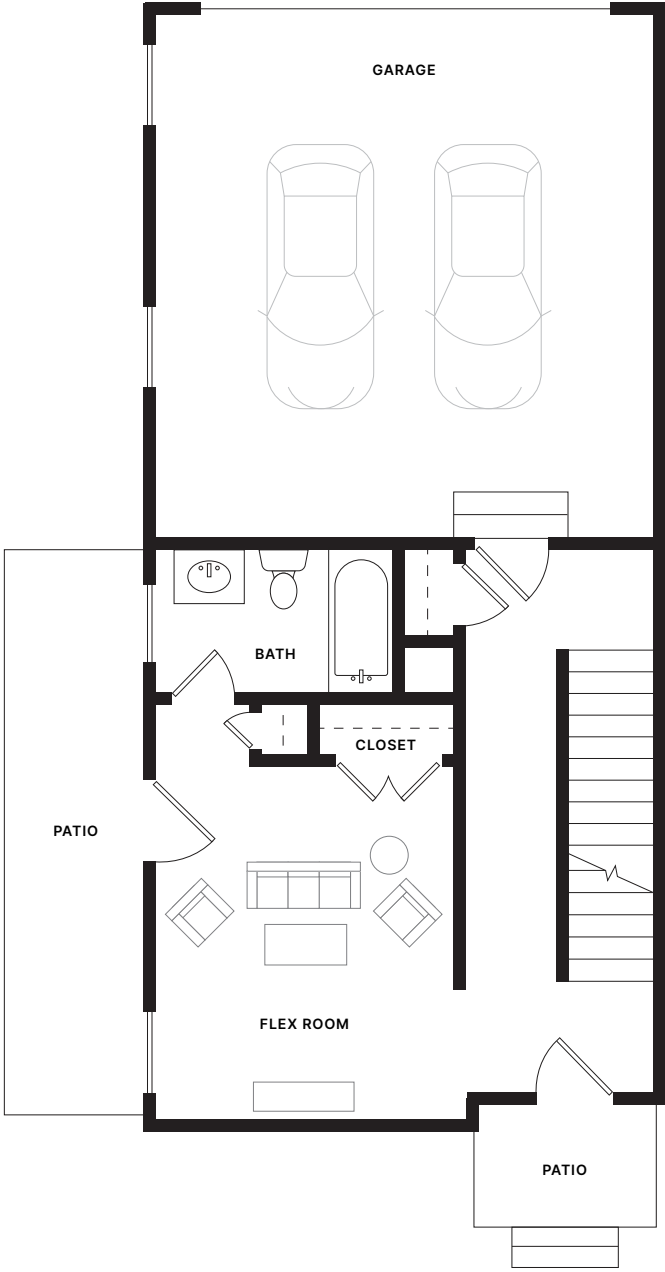

PERRY TOWNHOMES

AT JEFFREY PARK

Perry—End Unit

2 BEDROOM

3 FULL; 2 HALF BATHROOMS

2,280 SQUARE FEET

Lower Level

308 Square Feet

1/5

PERRY TOWNHOMES

AT JEFFREY PARK

Perry—End Unit

2 BEDROOM

3 FULL; 2 HALF BATHROOMS

2,280 SQUARE FEET

First Floor

402 Square Feet

2/5

PERRY TOWNHOMES

AT JEFFREY PARK

Perry—End Unit

2 BEDROOM

3 FULL; 2 HALF BATHROOMS

2,280 SQUARE FEET

Second Floor

785 Square Feet

3/5

PERRY TOWNHOMES

AT JEFFREY PARK

Perry—End Unit

2 BEDROOM

3 FULL; 2 HALF BATHROOMS