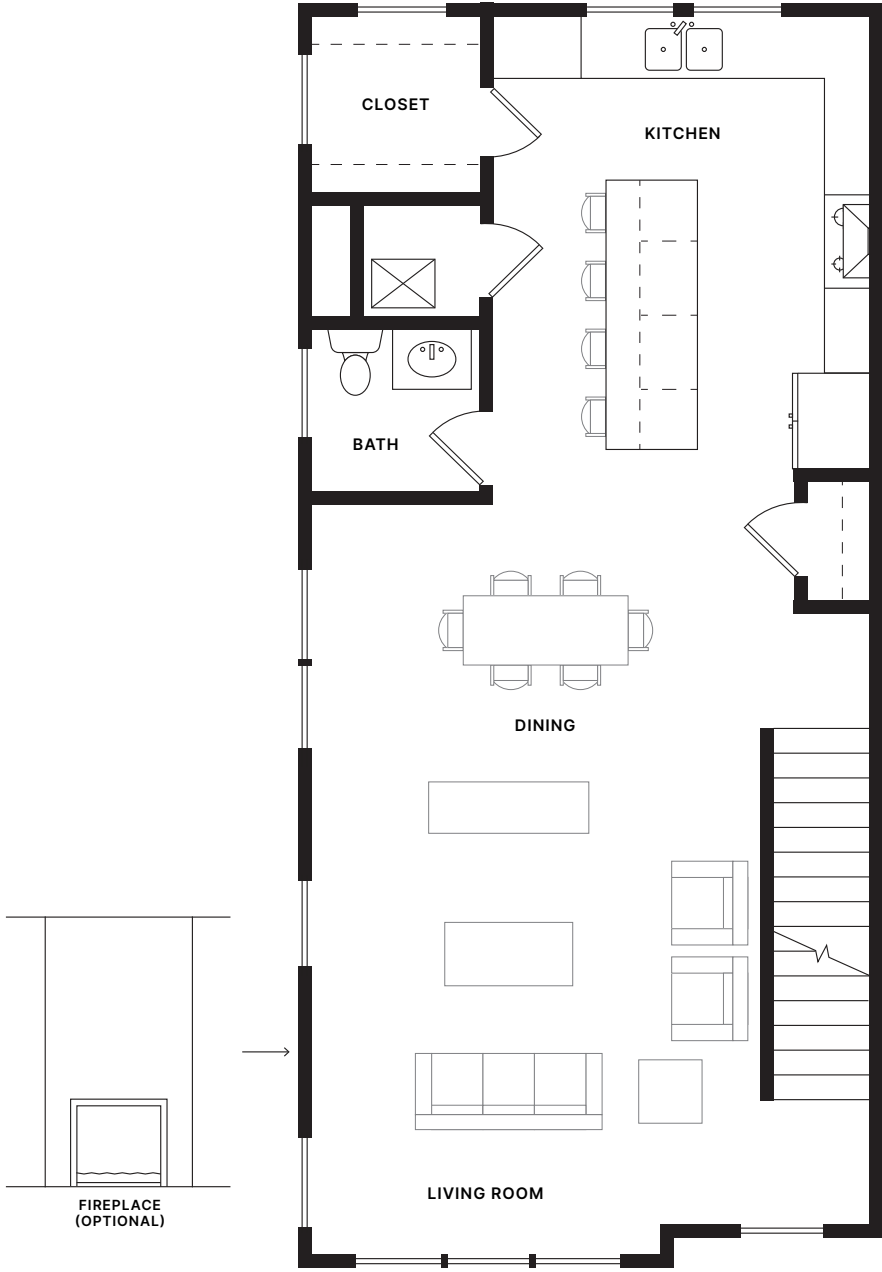

PERRY TOWNHOMES

AT JEFFREY PARK

Perry—End Unit

2 BEDROOM

3 FULL; 2 HALF BATHROOMS

2,280 SQUARE FEET

Lower Level

308 Square Feet

1/5

PERRY TOWNHOMES

AT JEFFREY PARK

Perry—End Unit

2 BEDROOM

3 FULL; 2 HALF BATHROOMS

2,280 SQUARE FEET

First Floor

402 Square Feet

2/5

PERRY TOWNHOMES

AT JEFFREY PARK

Perry—End Unit

2 BEDROOM

3 FULL; 2 HALF BATHROOMS

2,280 SQUARE FEET

Second Floor

785 Square Feet

3/5

PERRY TOWNHOMES

AT JEFFREY PARK

Perry—End Unit

2 BEDROOM

3 FULL; 2 HALF BATHROOMS