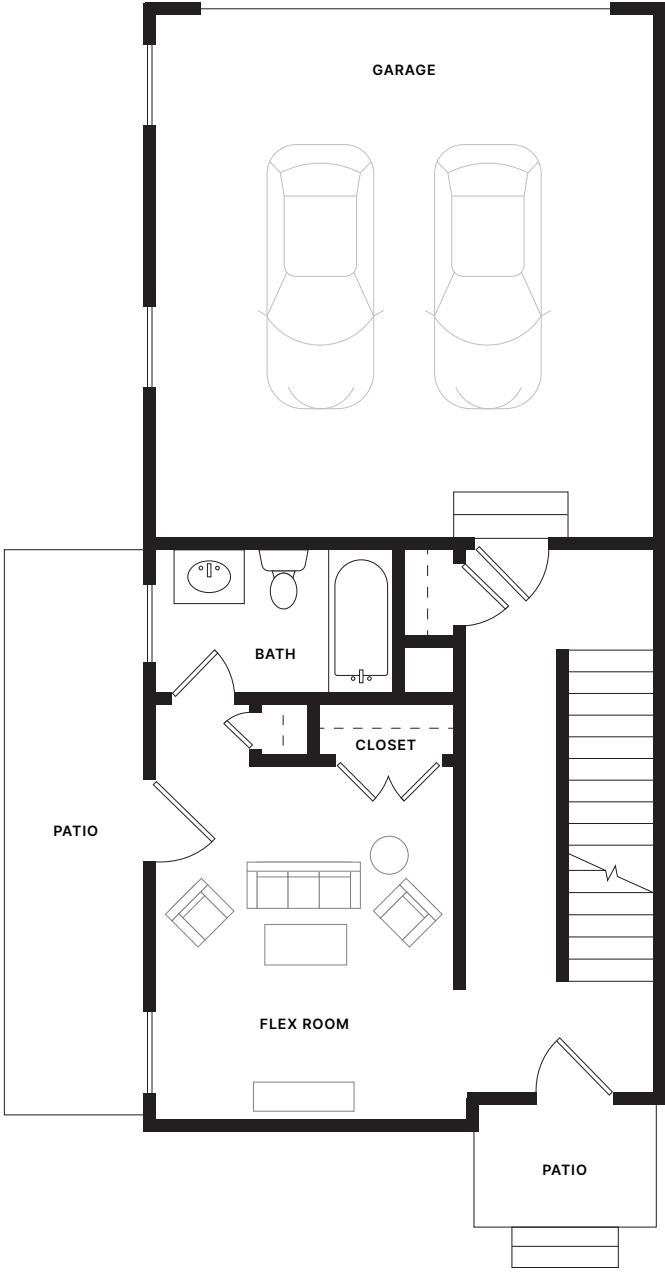

## Perry—End Unit

2 BEDROOM

3F, 2H BATHROOM

2,799 SQUARE FEET

### Lower Level

308 Square Feet

1/5

### First Floor

402 Square Feet

2/5