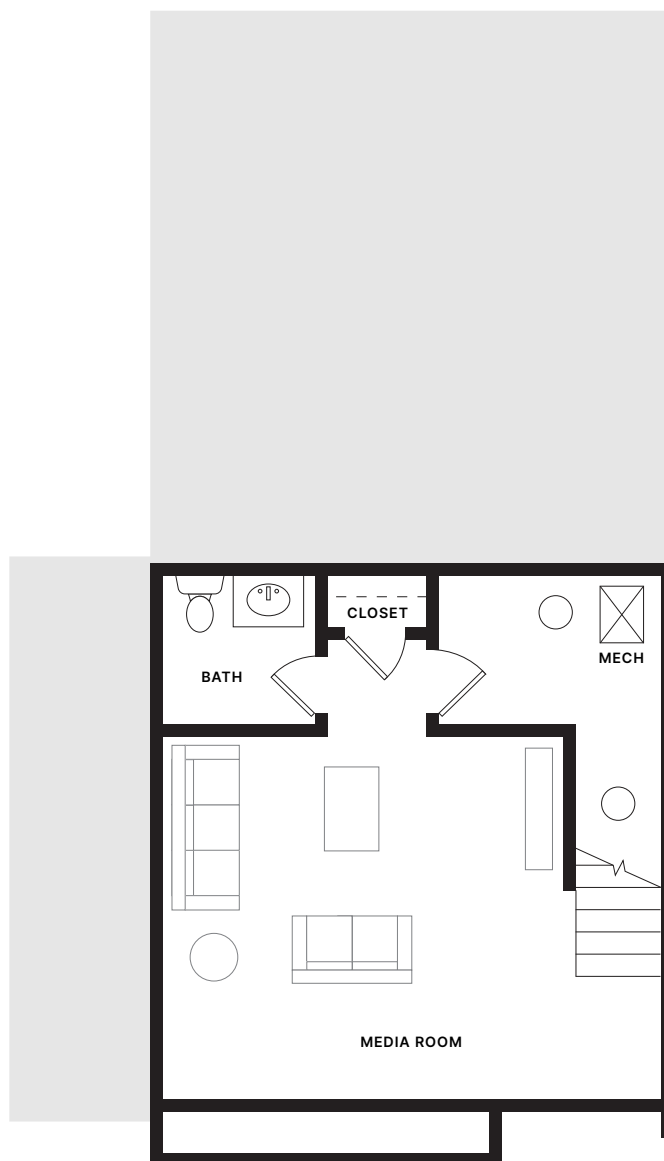

## Perry—End Unit

2 BEDROOM

3F, 2H BATHROOM

2,799 SQUARE FEET

### Lower Level

308 Square Feet

1/5

### First Floor

402 Square Feet

2/5