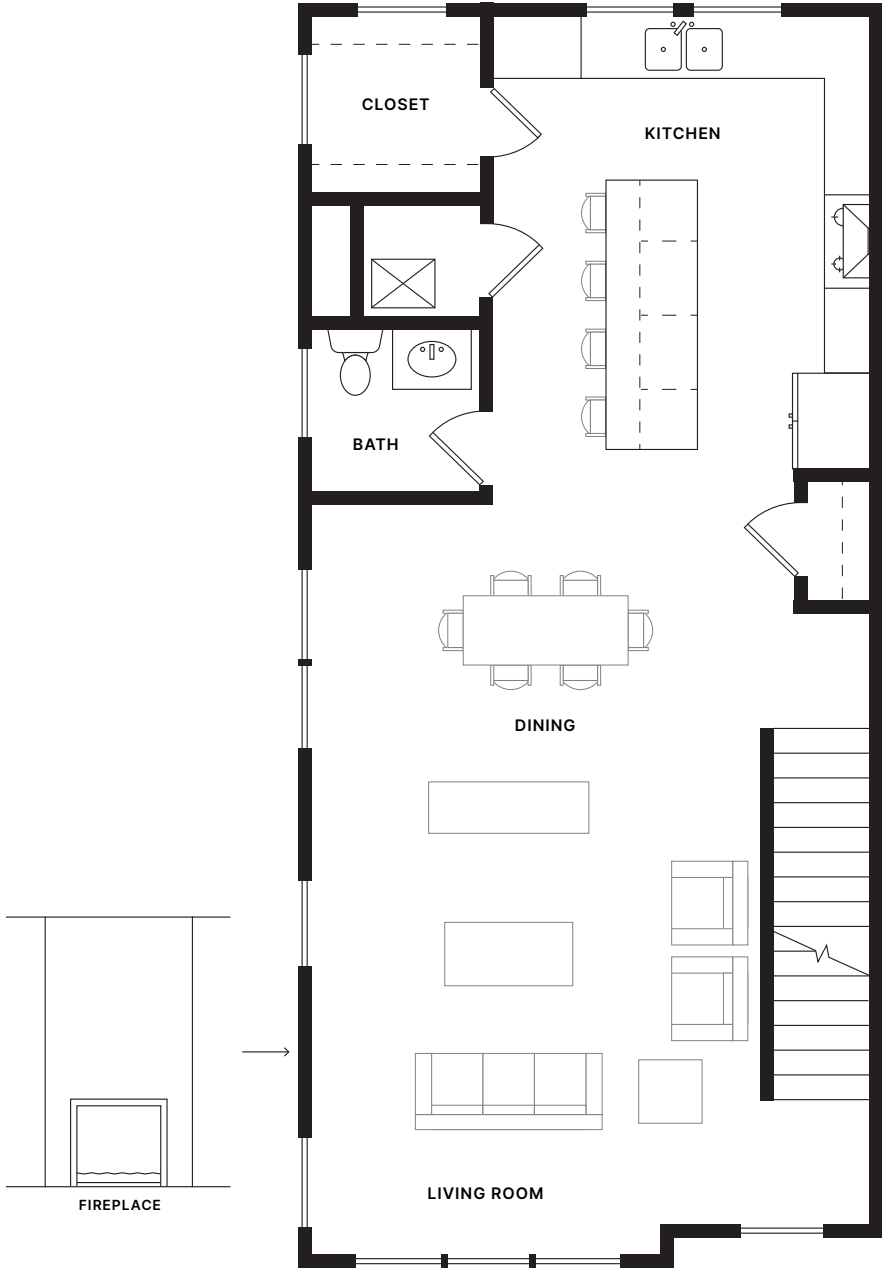

### First Floor

402 Square Feet

2/5

## Perry—End Unit

2 BEDROOM

3F, 2H BATHROOM

2,799 SQUARE FEET