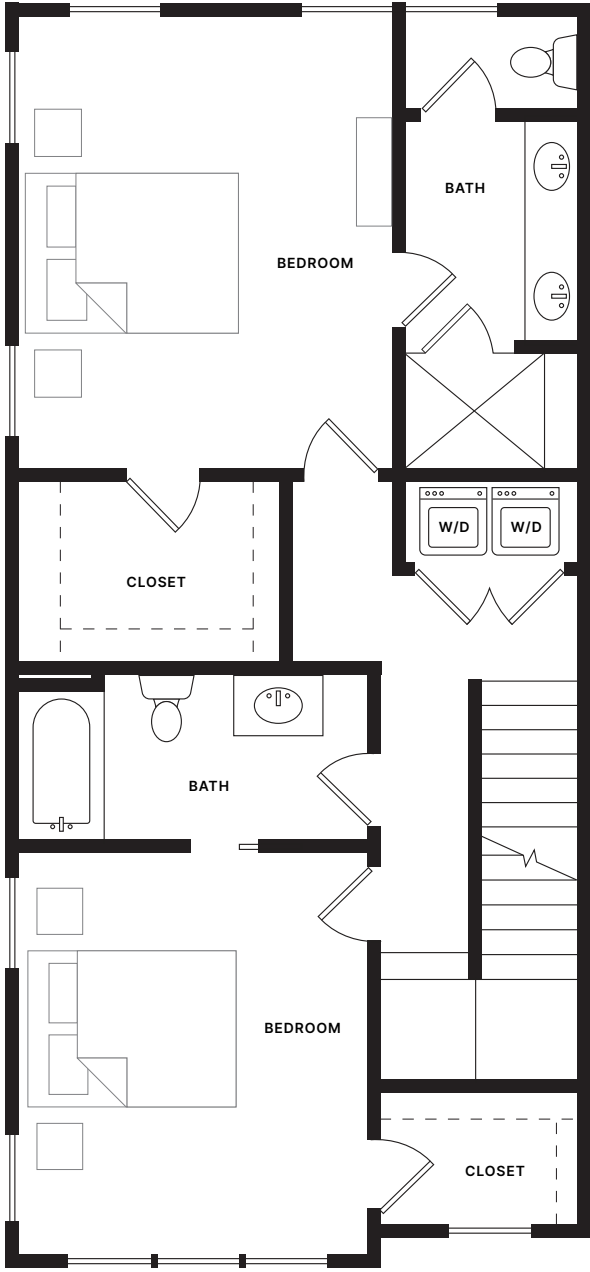

## Perry—End Unit

2 BEDROOM

3F, 2H BATHROOM

2,799 SQUARE FEET

### First Floor

402 Square Feet

2/5

### Second Floor

785 Square Feet

3/5