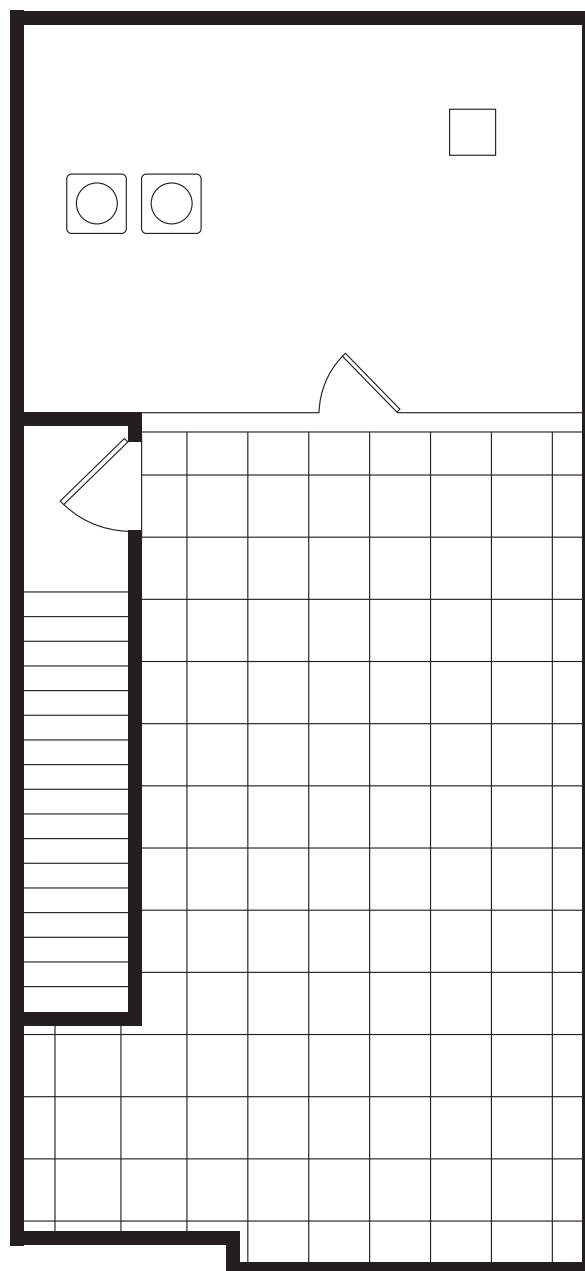

PERRY TOWNHOMES

AT JEFFREY PARK

Perry—End Unit

2 BEDROOM

3F, 2H BATHROOM

2,799 SQUARE FEET

Upper Deck

519 Square Feet

5/5